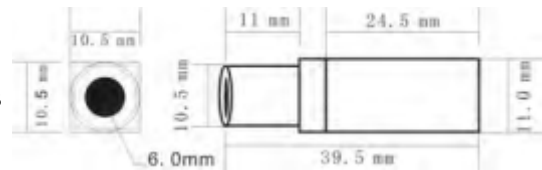

Maybe the smallest wireless camera in the world

Train 1 und Train 2

1 Train 1 Wireless live video

Technical data:

- 5,8 Ghz, 25 mW channel already built-in the camera!
- range 100 meter
- weight: 8 gram
- opening angle: 90 degree, objective lens size F1,2
- 0,008 lux!! Clear view even at bad lighting conditions
- resolution: 720x576 pixel
- 480 TV-lines
- 50 pictures per second!
- power consumption: 4 Volt, 230mAh per hour
- temperature operation: from -20 to + 50 degree celsius
- dimensions: 39.5mm x 10.5mm x 10.5mm

65,- €

2 Train 2 Wireless live video selectable on 16 channels

Technical data:

- 5,8 Ghz, 25 mW channel already plugged in the camera!
- Frequenz selbst bestimmen: 16 Channels selectable
- range 100 meter
- weight: 10 gram
- opening angle: 90 degree, objective lens size F1,2
- 0,008 lux!! Clear view even at bad lighting conditions
- resolution: 720x576 pixel
- 480 TV-lines
- 50 pictures per second!
- power consumption: 4 Volt, 230mAh per hour
- temperature operation: from -20 to + 50 degree celsius
- dimensions: 22.5mm x 15.5mm x 15.5mm

69,- €

3 Door Wireless live video - as spyhole

Technical data:

- 5,8 Ghz, 25 mW channel already plugged in the camera!
- 13,8 mm diameter, suitable for all common doors
- range 100 meter
- weight: 35 gram
- opening angle: 90 degree, Objektivgröße F1,2
- 0,008 lux!! Clear view even at bad lighting conditions
- resolution: 720x576 pixel
- 480 TV-lines
- 50 pictures per second!
- power consumption: 4 Volt, 230mAh per hour
- easy installation